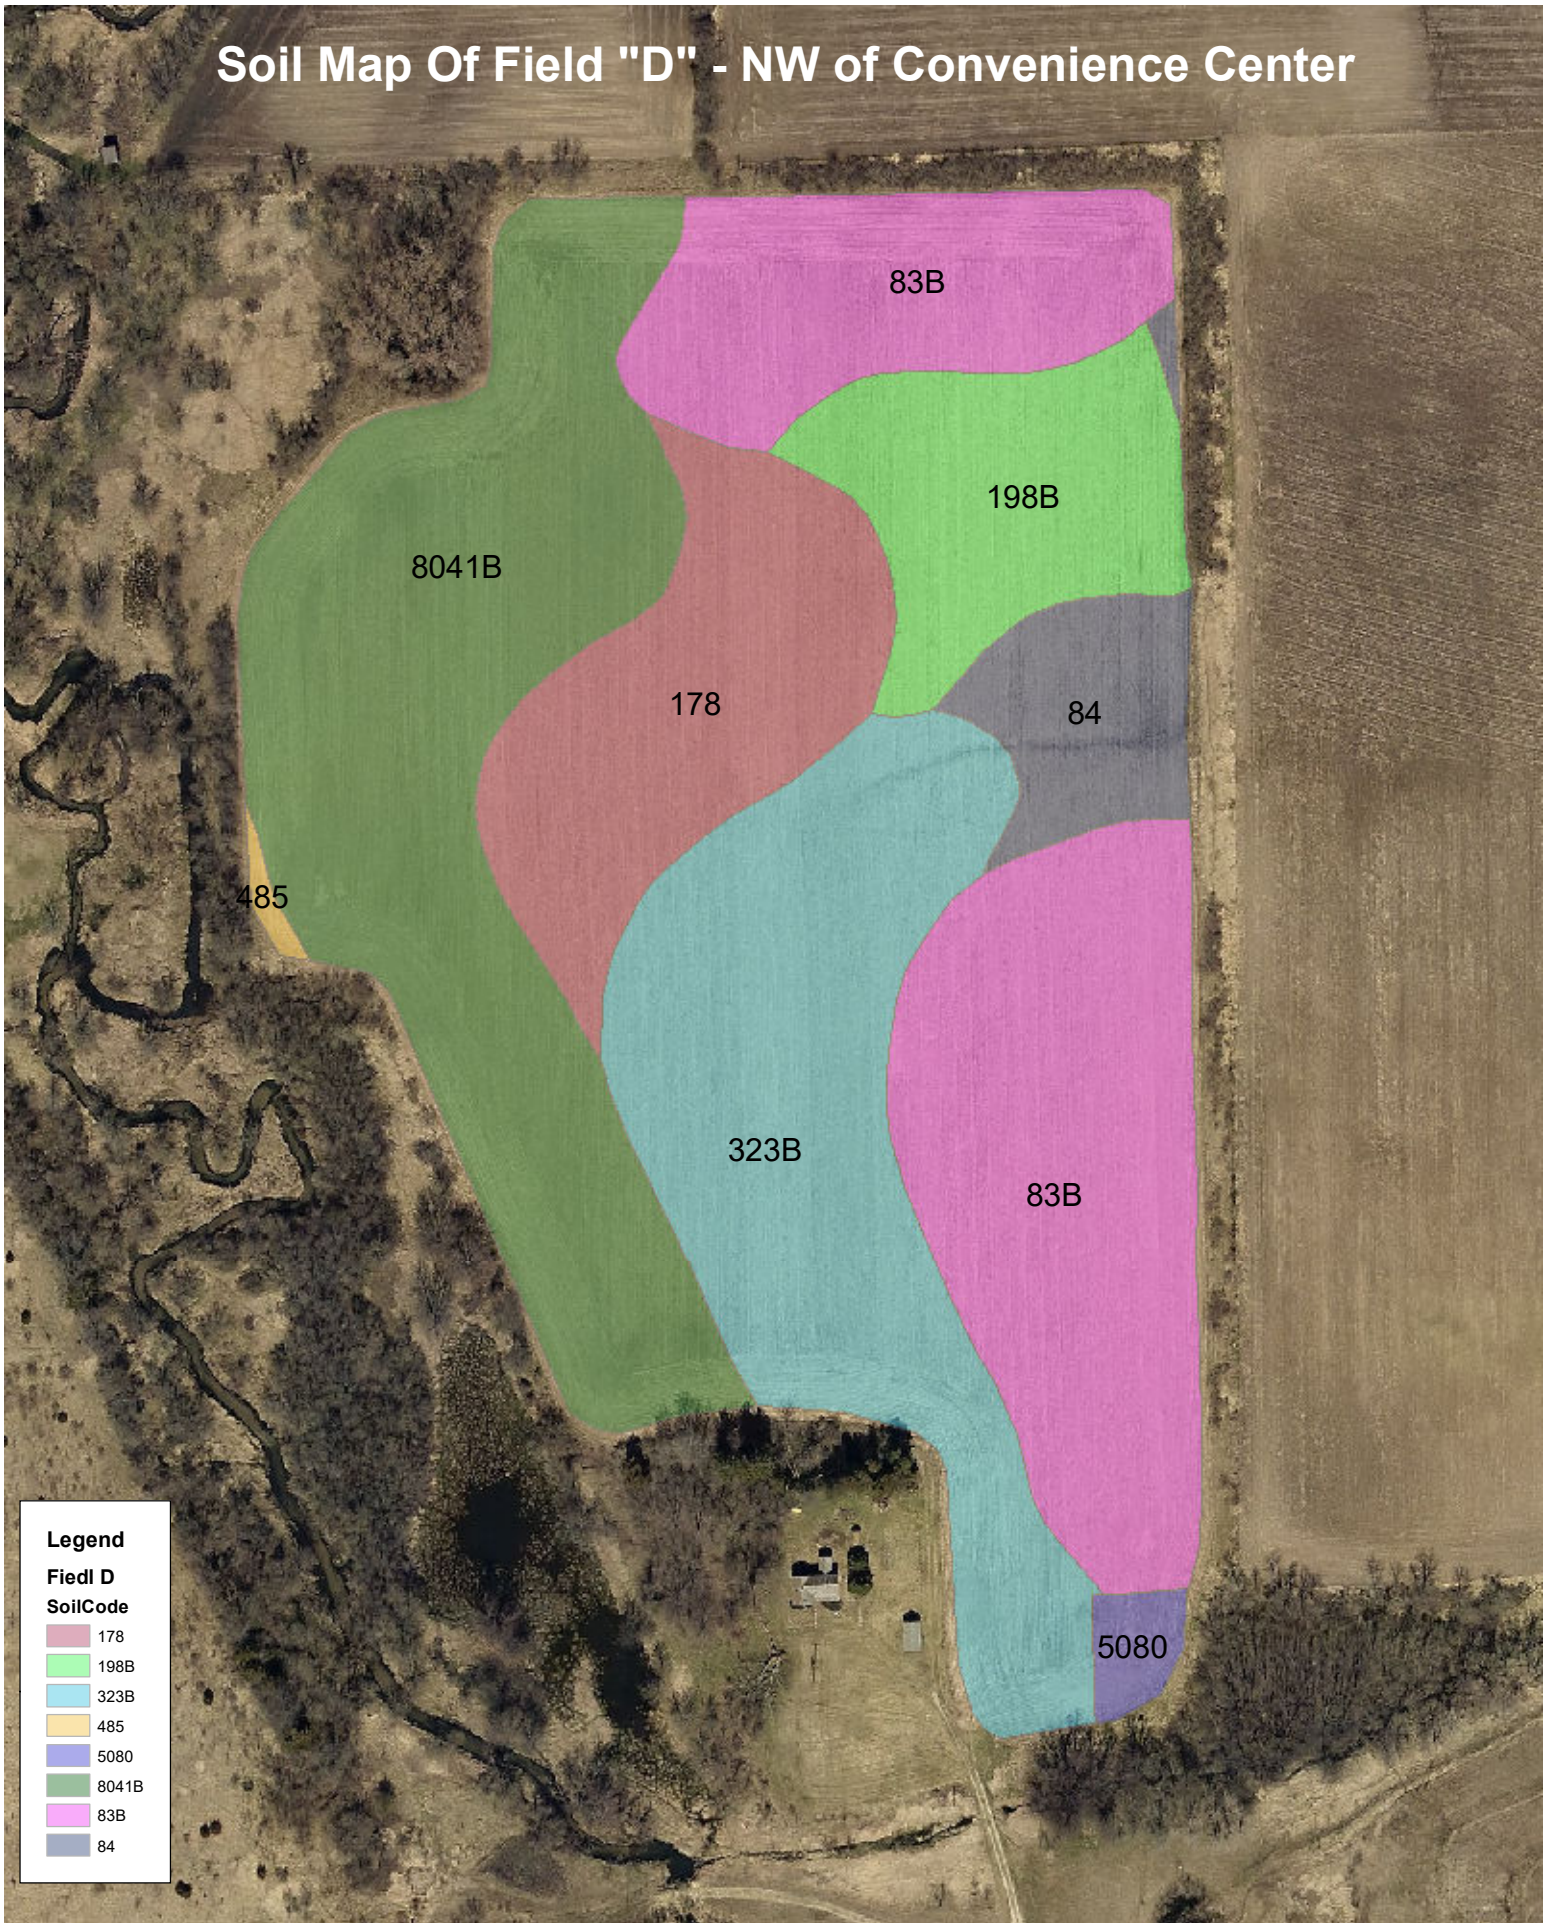

Soil Map Of Field "D" - NW of Convenience Center

Legend	
Field D	
SoilCode	
	178
	198B
	323B
	485
	5080
	8041B
	83B
	84

Exhibit "D"